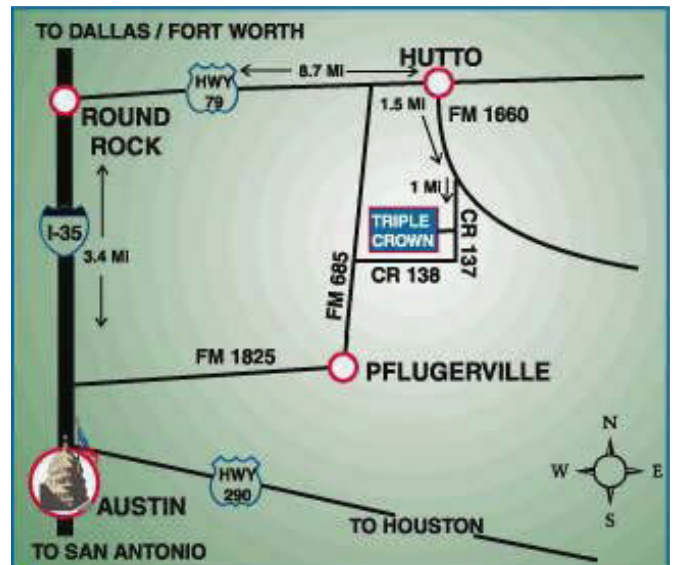

For information call: Suzanne Kubin 713-869-5953,
Marjorie Bradshaw 713-492-2012 or Jan Vernie 281-728-5401

Reservations for Dinner:

Send check Payable to "LSATC" to
5943 Bonnard, Dallas TX 75230

Airedale Hotel Central

Wingate Inn— Round Rock

1209 N IH 35 North

Round Rock TX 78664

Phone 512-341-7000

1-800 993-7232

www.the.wingateinns.com

Ask for the Triple Crown rate

Remember: Time FALLS back on Sunday morning, November 1!